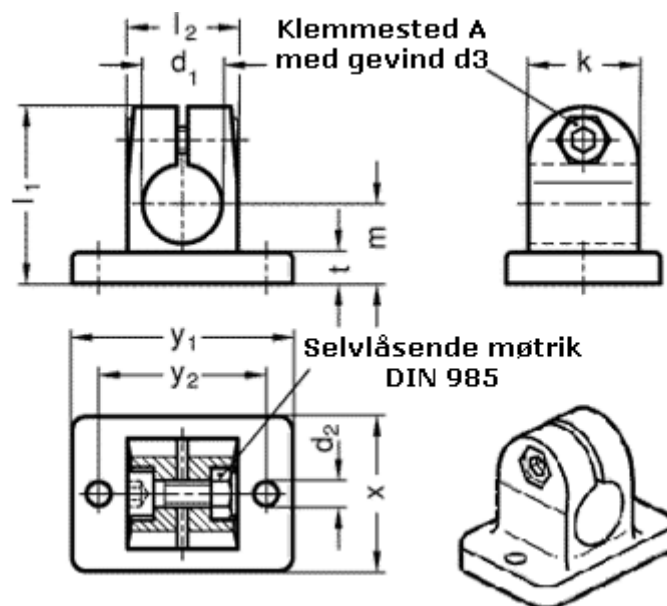

Article number: 20145B152NI

Description: E+G Flanged Connector GN145-B15-2-NI

Measures

Adjustable clamp lever = GN 911-M 6-22 have to be ordred separately

d1	= B15
d2	= 5.5
d3	= M6
k	= 25
l1	= 40
l2	= 25
m	= 18

t	= 7
x	= 35
y1	= 50
y2	= 38